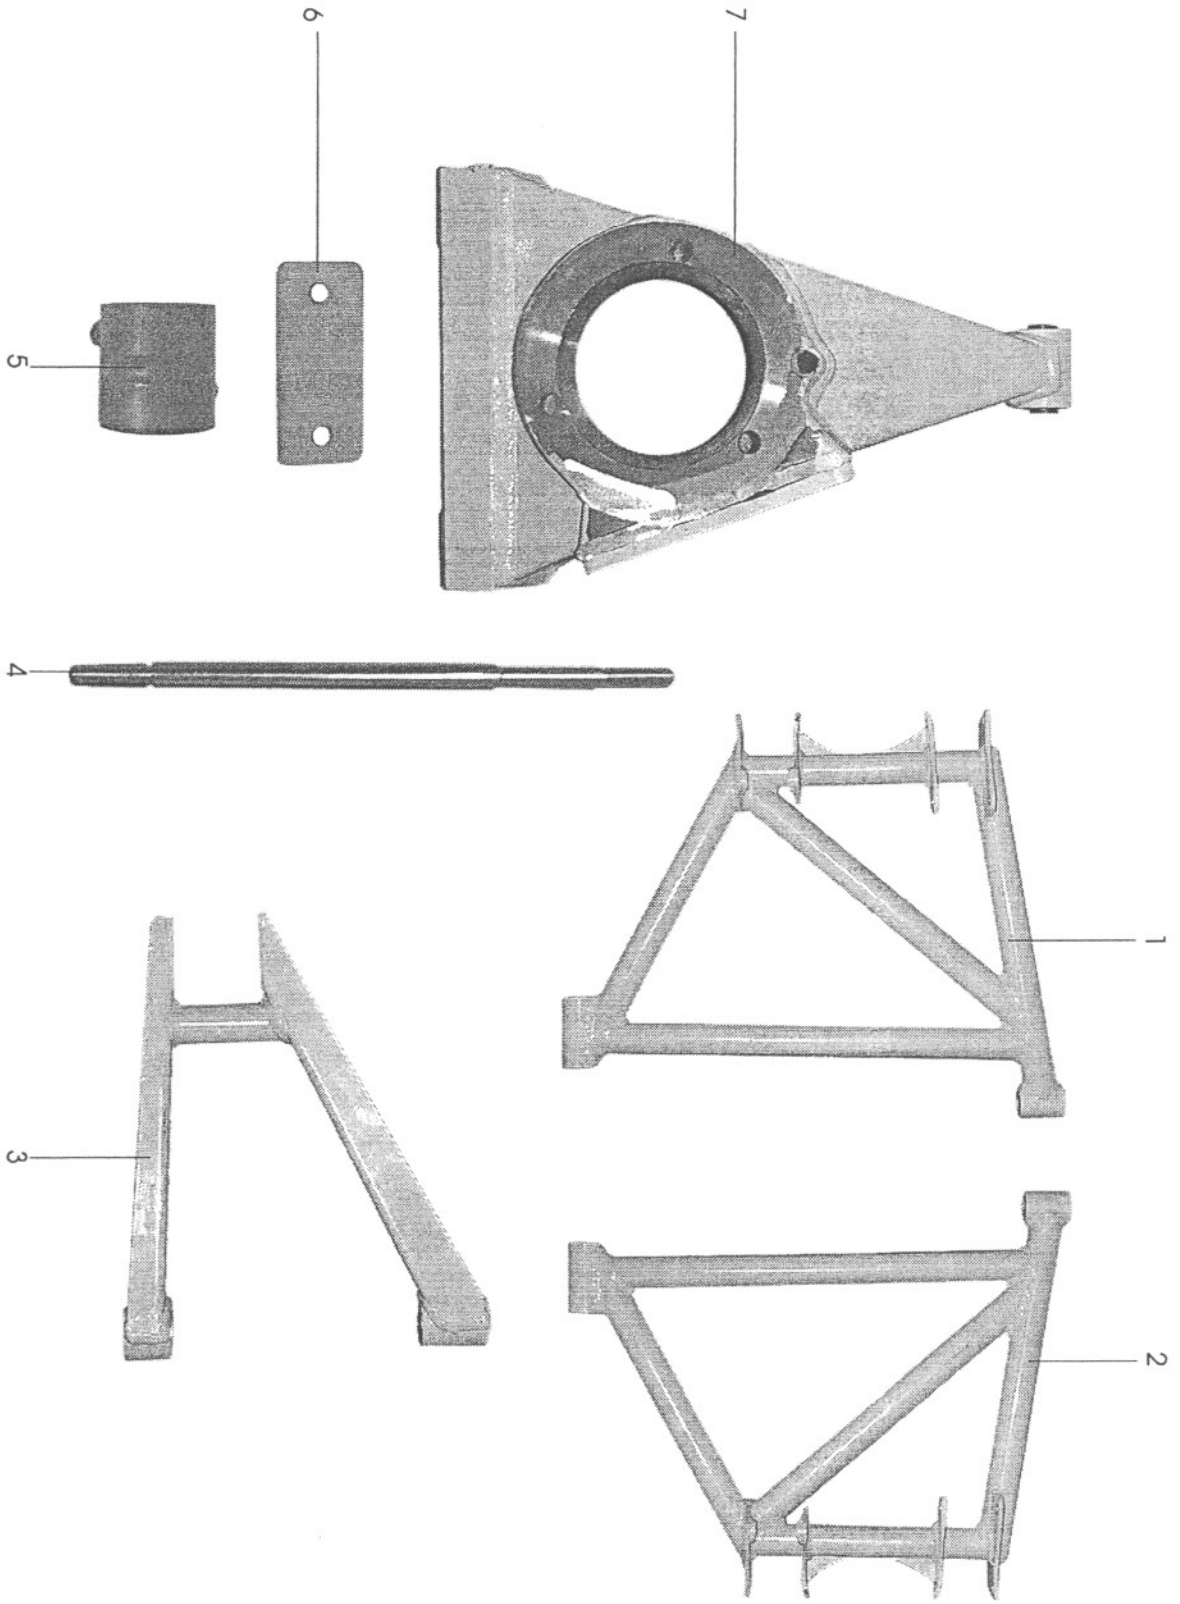

Section

**Rear
Suspension**

PARTS CATALOGUE

SECTION: *Rear Suspension*

ISSUE DATE: 1/05/00

ITEM	PART NO:	DESCRIPTION	QTY
1	D0123	ANTI ROLL BAR	1.00
2	D0104	UPPER REAR W/BONE BUSH	4.00
3	D0116	REAR ARB MTG PLT ASSY LH	1.00
4	D0008	NUT R/H THREAD GREEN	1.00
5	D0094	A.R.B. CUP WASHER	4.00
6	D0086	LOCK NUT (R/L ADJUSTER)	2.00
7	D0009	NUT L/H THREAD WHITE	1.00
8	D0111	'SPORT' A.R BRACKET	2.00
9	D0067	ADJUSTER	2.00
10	D0060	STUD/BUSH ADJ ASSY	2.00
11	D0095	A.R.B. BUSH	4.00
12	D0115	REAR ARB MTG PLT ASSY RH	1.00
13	D0117	ROAD SPRING (DARK GREEN)	2.00
14	D0113	REAR DAMPER MK1	2.00
14	D0122	REAR DAMPER MK2	2.00

PARTS CATALOGUE

SECTION: *Rear Suspension*

ISSUE DATE: 1/05/00

ITEM	PART NO:	DESCRIPTION	QTY
1	D0330	LOWER REAR /B ASSY RH	1.00
1	D0061	REAR LOWER W/BONE RH	1.00
2	D0331	LOWER REAR W/B ASSY LH	1.00
2	D0062	REAR LOWER W/BONE LH	1.00
3	D0072	REAR UPPER W/BONE ASSY	2.00
4	D0332	REAR ARB DROPLINK STUD	2.00
5	D0124	ANTI ROLL BAR BUSH	2.00
6	D0127	REAR ARB RUBBER RET PLT	2.00
7	D0118	REAR UPRIGHT ASSY RH	1.00
7	D0119	REAR UPRIGHT ASSY LH	1.00