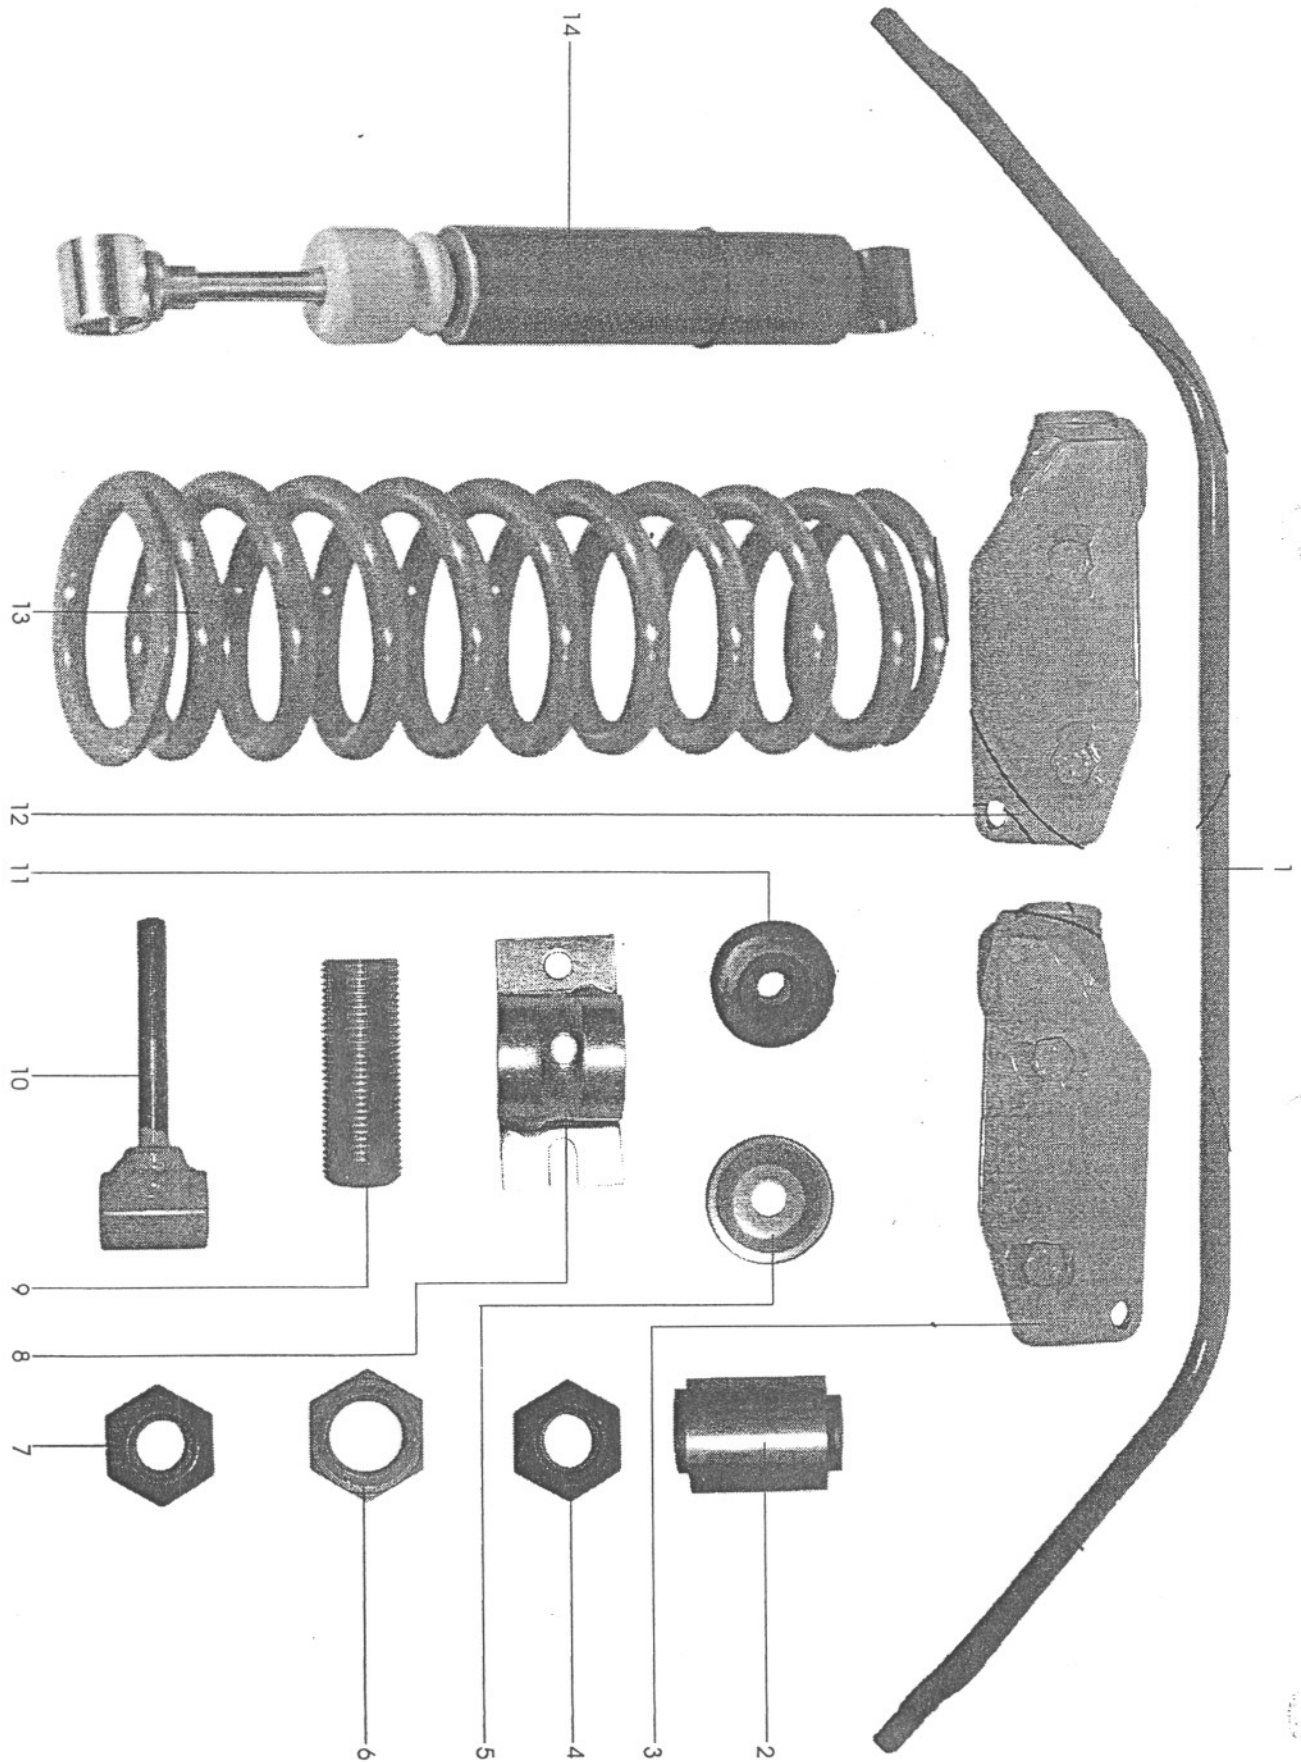

Section

**Rear
Suspension**

PARTS CATALOGUE

SECTION: *Rear Suspension*

ISSUE DATE: 1/05/00

ITEM	PART NO:	DESCRIPTION	QTY
1	D0123	ANTI ROLL BAR	1.00
2	D0104	UPPER REAR W/BONE BUSH	4.00
3	D0116	REAR ARB MTG PLT ASSY LH	1.00
4	D0008	NUT R/H THREAD GREEN	1.00
5	D0094	A.R.B. CUP WASHER	4.00
6	D0086	LOCK NUT (R/L ADJUSTER)	2.00
7	D0009	NUT L/H THREAD WHITE	1.00
8	D0111	'SPORT' A.R BRACKET	2.00
9	D0067	ADJUSTER	2.00
10	D0060	STUD/BUSH ADJ ASSY	2.00
11	D0095	A.R.B. BUSH	4.00
12	D0115	REAR ARB MTG PLT ASSY RH	1.00
13	D0117	ROAD SPRING (DARK GREEN)	2.00
14	D0113	REAR DAMPER MK1	2.00
14	D0122	REAR DAMPER MK2	2.00

PARTS CATALOGUE

SECTION: *Rear Suspension*

ISSUE DATE: 1/05/00

ITEM	PART NO:	DESCRIPTION	QTY
1	D0330	LOWER REAR /B ASSY RH	1.00
1	D0061	REAR LOWER W/BONE RH	1.00
2	D0331	LOWER REAR W/B ASSY LH	1.00
2	D0062	REAR LOWER W/BONE LH	1.00
3	D0072	REAR UPPER W/BONE ASSY	2.00
4	D0332	REAR ARB DROPLINK STUD	2.00
5	D0124	ANTI ROLL BAR BUSH	2.00
6	D0127	REAR ARB RUBBER RET PLT	2.00
7	D0118	REAR UPRIGHT ASSY RH	1.00
7	D0119	REAR UPRIGHT ASSY LH	1.00