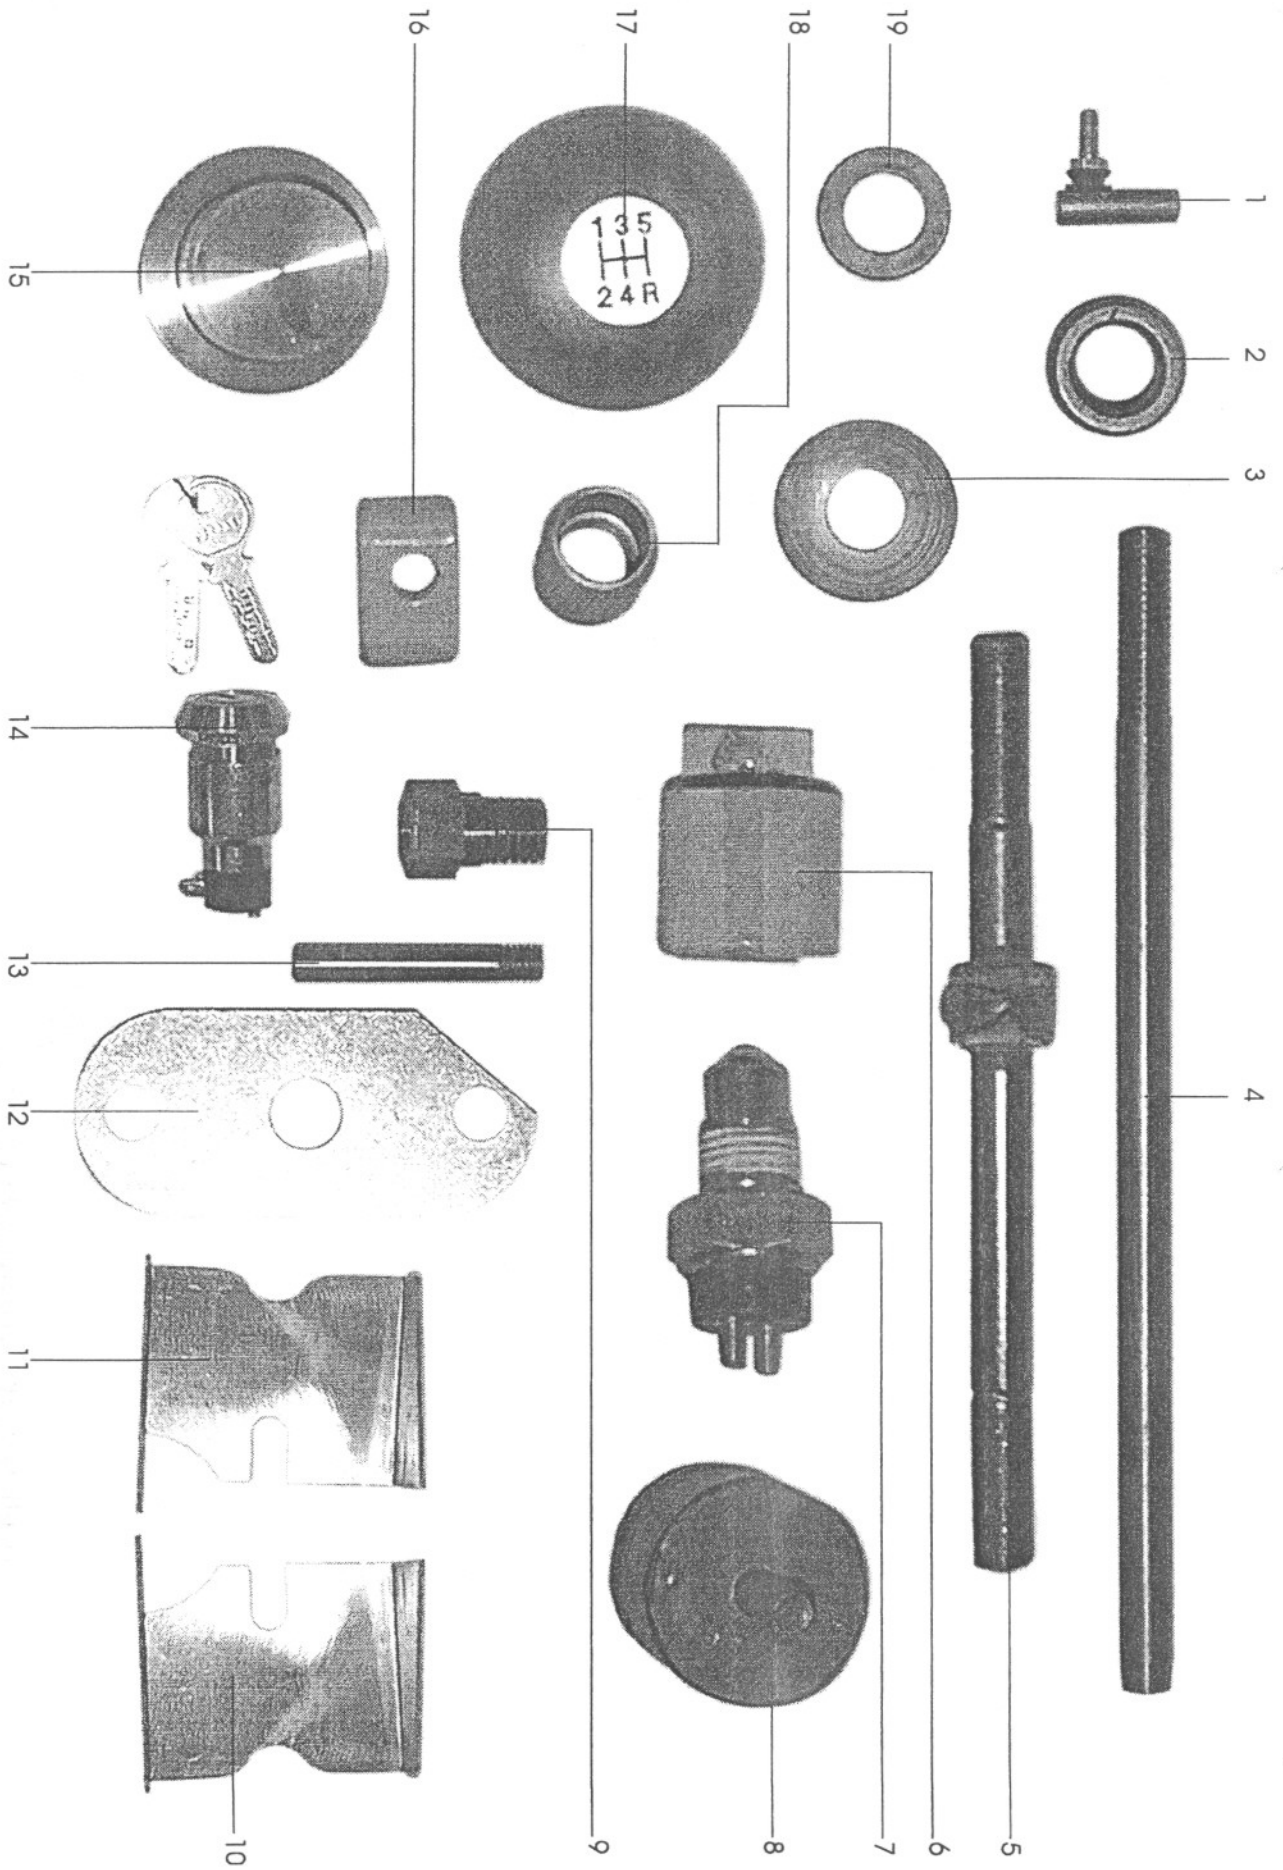

Section

Gearbox

PARTS CATALOGUE

SECTION: *Gearbox*

ISSUE DATE: 1/5/00

ITEM	PART NO:	DESCRIPTION	QTY
1	F0037	BALL JOINT	2.00
2	F0176	GEARBOX T5 LINKAGE BUSH	2.00
3	F0175	T5 ANTI RATTLE WASHER LARGE	2.00
4	F0159	T5 LINKAGE PLUNGER	1.00
5	F0430	GEAR LEVER SHAFT ASSY	1.00
5	F0420	GEAR LEVER SHAFT ASSY	1.00
6	F0419	OFFSET BUSH LINKAGE ASSY	1.00
7	F0412	REVERSE LIGHT SWITCH	1.00
8	F0428	GEARBOX MOUNTING	2.00
9	F0438	GEAR LOCK LOC. BUSH	1.00
10	F0434	GEAR BOX MT BUSH PLT LH	1.00
11	F0433	GEAR BOX MT BUSH PLT RH	1.00
12	F0440	G/LEVER LOCK MTG PLT	1.00
13	F0439	GEAR LOCK PLUNGER EXT	1.00
14	F0646	LOCK - GEARBOX	1.00
14	F0437	GEAR LEVER LOCK (JAPAN)	1.00
15	F0179	T5-SPEEDO DR.BLANKING PLUG	1.00
16	F0180	T5 BLANKING PLUG BRKT	1.00
17	F0181	GEAR KNOB T5 RHD	1.00
18	F0051	GEAR KNOB RETAINER	1.00
19	F0174	T5 ANTI RATTLE WASHER SMALL	2.00

PARTS CATALOGUE

SECTION: *Gearbox*

ISSUE DATE: 1/5/00

ITEM	PART NO:	DESCRIPTION	QTY
1	F0441	G/LEVER LOCK MTG PLT SUP BRK	1.00
2	F0442	EXCHANGE T5 GEARBOX	1.00
2	F0206	GEARBOX T5	1.00
3	F0416	PROPSHAFT T5	1.00
4	F0431	TRANS TUNNEL STIFFENING PLT	1.00
5	F0417	GEARBOX MOUNT BRKT ASSY	1.00
6	T45F043R	TAILSHAFT OIL SEAL	1.00