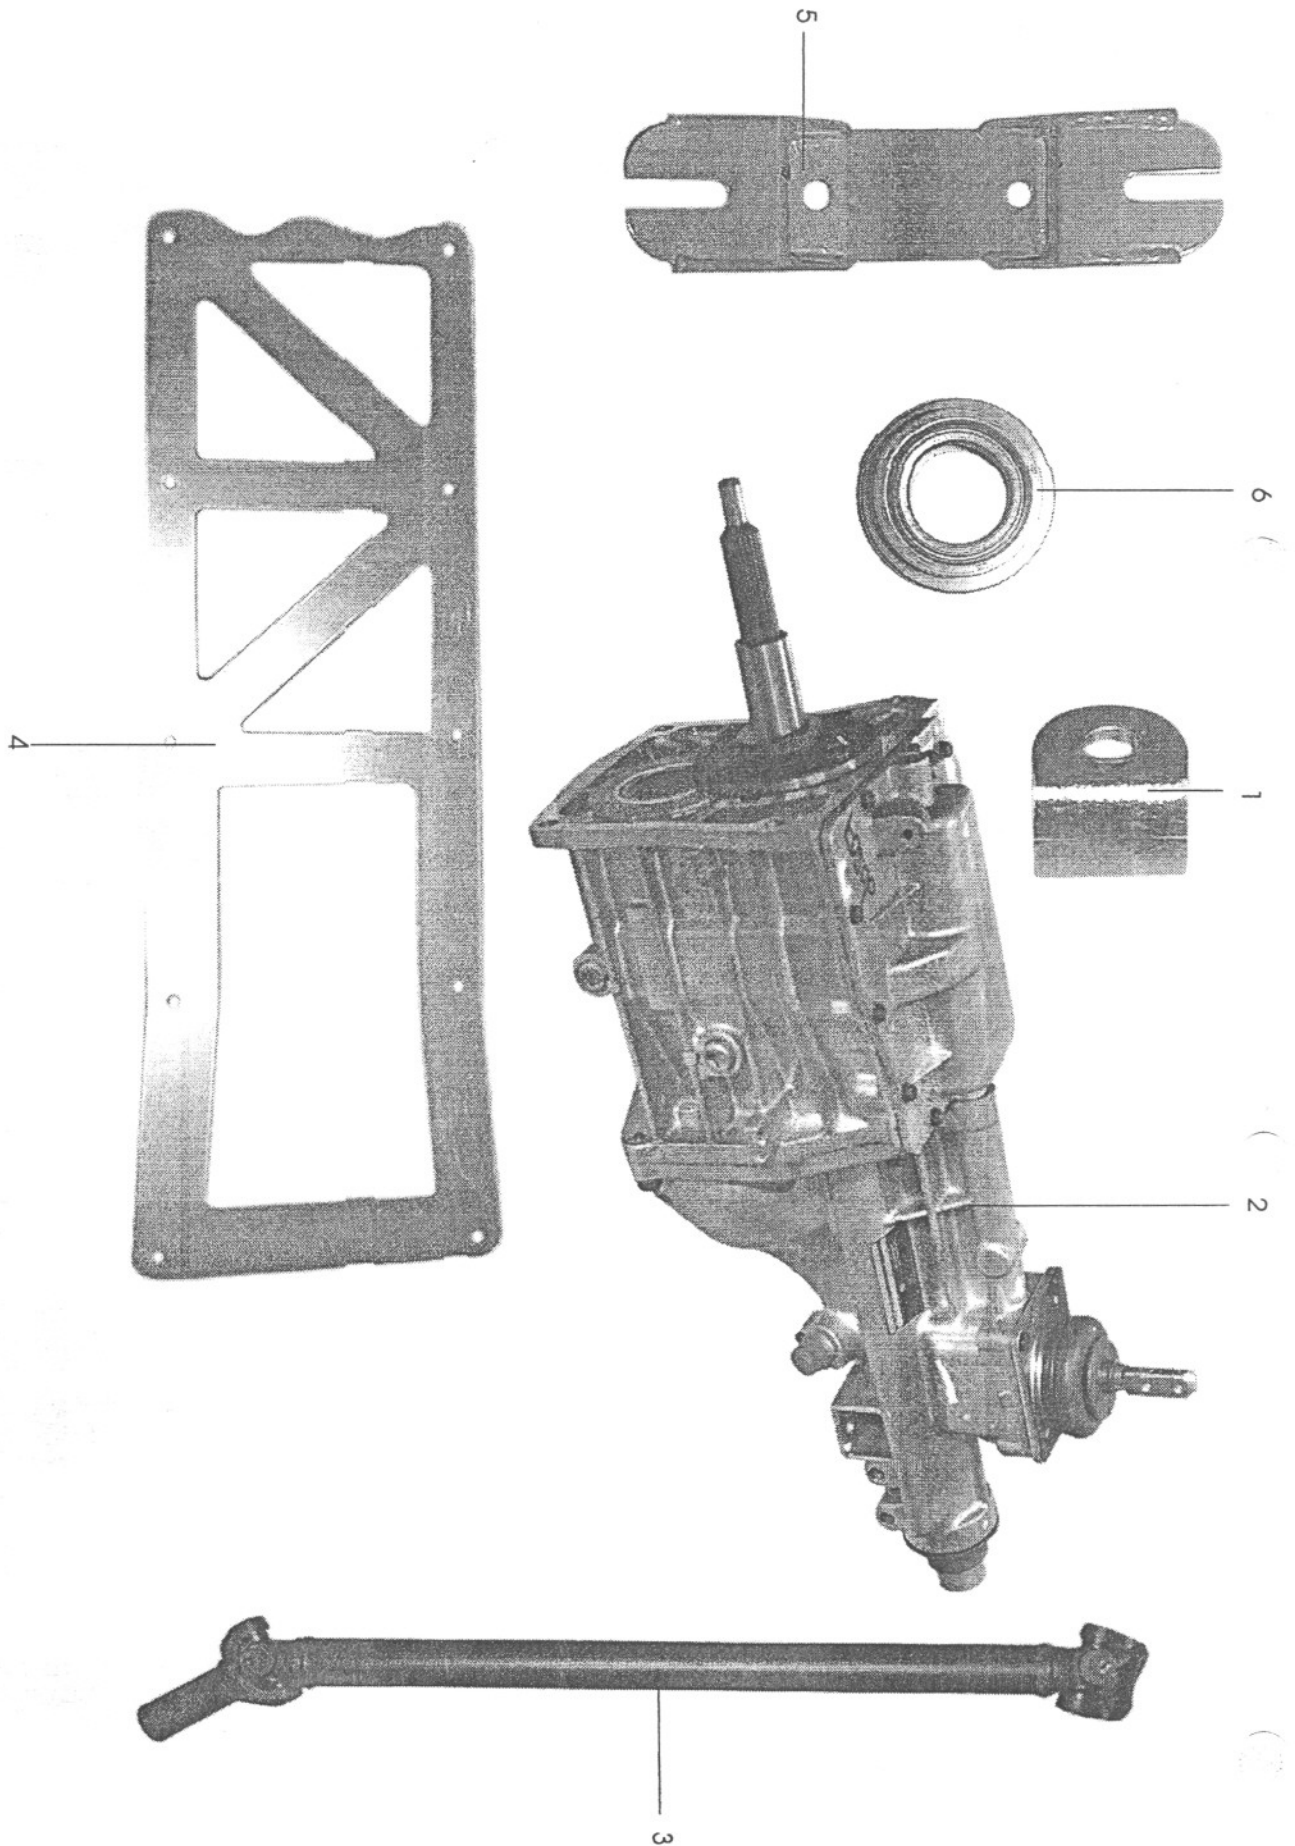

Section

Gearbox

PARTS CATALOGUE

SECTION: *Gearbox*

ISSUE DATE: 1/5/00

ITEM	PART NO:	DESCRIPTION	QTY
1	F0037	BALL JOINT	2.00
2	F0176	GEARBOX T5 LINKAGE BUSH	2.00
3	F0175	T5 ANTI RATTLE WASHER LARGE	2.00
4	F0159	T5 LINKAGE PLUNGER	1.00
5	F0430	GEAR LEVER SHAFT ASSY	1.00
5	F0420	GEAR LEVER SHAFT ASSY	1.00
6	F0419	OFFSET BUSH LINKAGE ASSY	1.00
7	F0412	REVERSE LIGHT SWITCH	1.00
8	F0428	GEARBOX MOUNTING	2.00
9	F0438	GEAR LOCK LOC. BUSH	1.00
10	F0434	GEAR BOX MT BUSH PLT LH	1.00
11	F0433	GEAR BOX MT BUSH PLT RH	1.00
12	F0440	G/LEVER LOCK MTG PLT	1.00
13	F0439	GEAR LOCK PLUNGER EXT	1.00
14	F0646	LOCK - GEARBOX	1.00
14	F0437	GEAR LEVER LOCK (JAPAN)	1.00
15	F0179	T5-SPEEDO DR.BLANKING PLUG	1.00
16	F0180	T5 BLANKING PLUG BRKT	1.00
17	F0181	GEAR KNOB T5 RHD	1.00
18	F0051	GEAR KNOB RETAINER	1.00
19	F0174	T5 ANTI RATTLE WASHER SMALL	2.00

PARTS CATALOGUE

SECTION: *Gearbox*

ISSUE DATE: 1/5/00

ITEM	PART NO:	DESCRIPTION	QTY
1	F0441	G/LEVER LOCK MTG PLT SUP BRK	1.00
2	F0442	EXCHANGE T5 GEARBOX	1.00
2	F0206	GEARBOX T5	1.00
3	F0416	PROPSHAFT T5	1.00
4	F0431	TRANS TUNNEL STIFFENING PLT	1.00
5	F0417	GEARBOX MOUNT BRKT ASSY	1.00
6	T45F043R	TAILSHAFT OIL SEAL	1.00