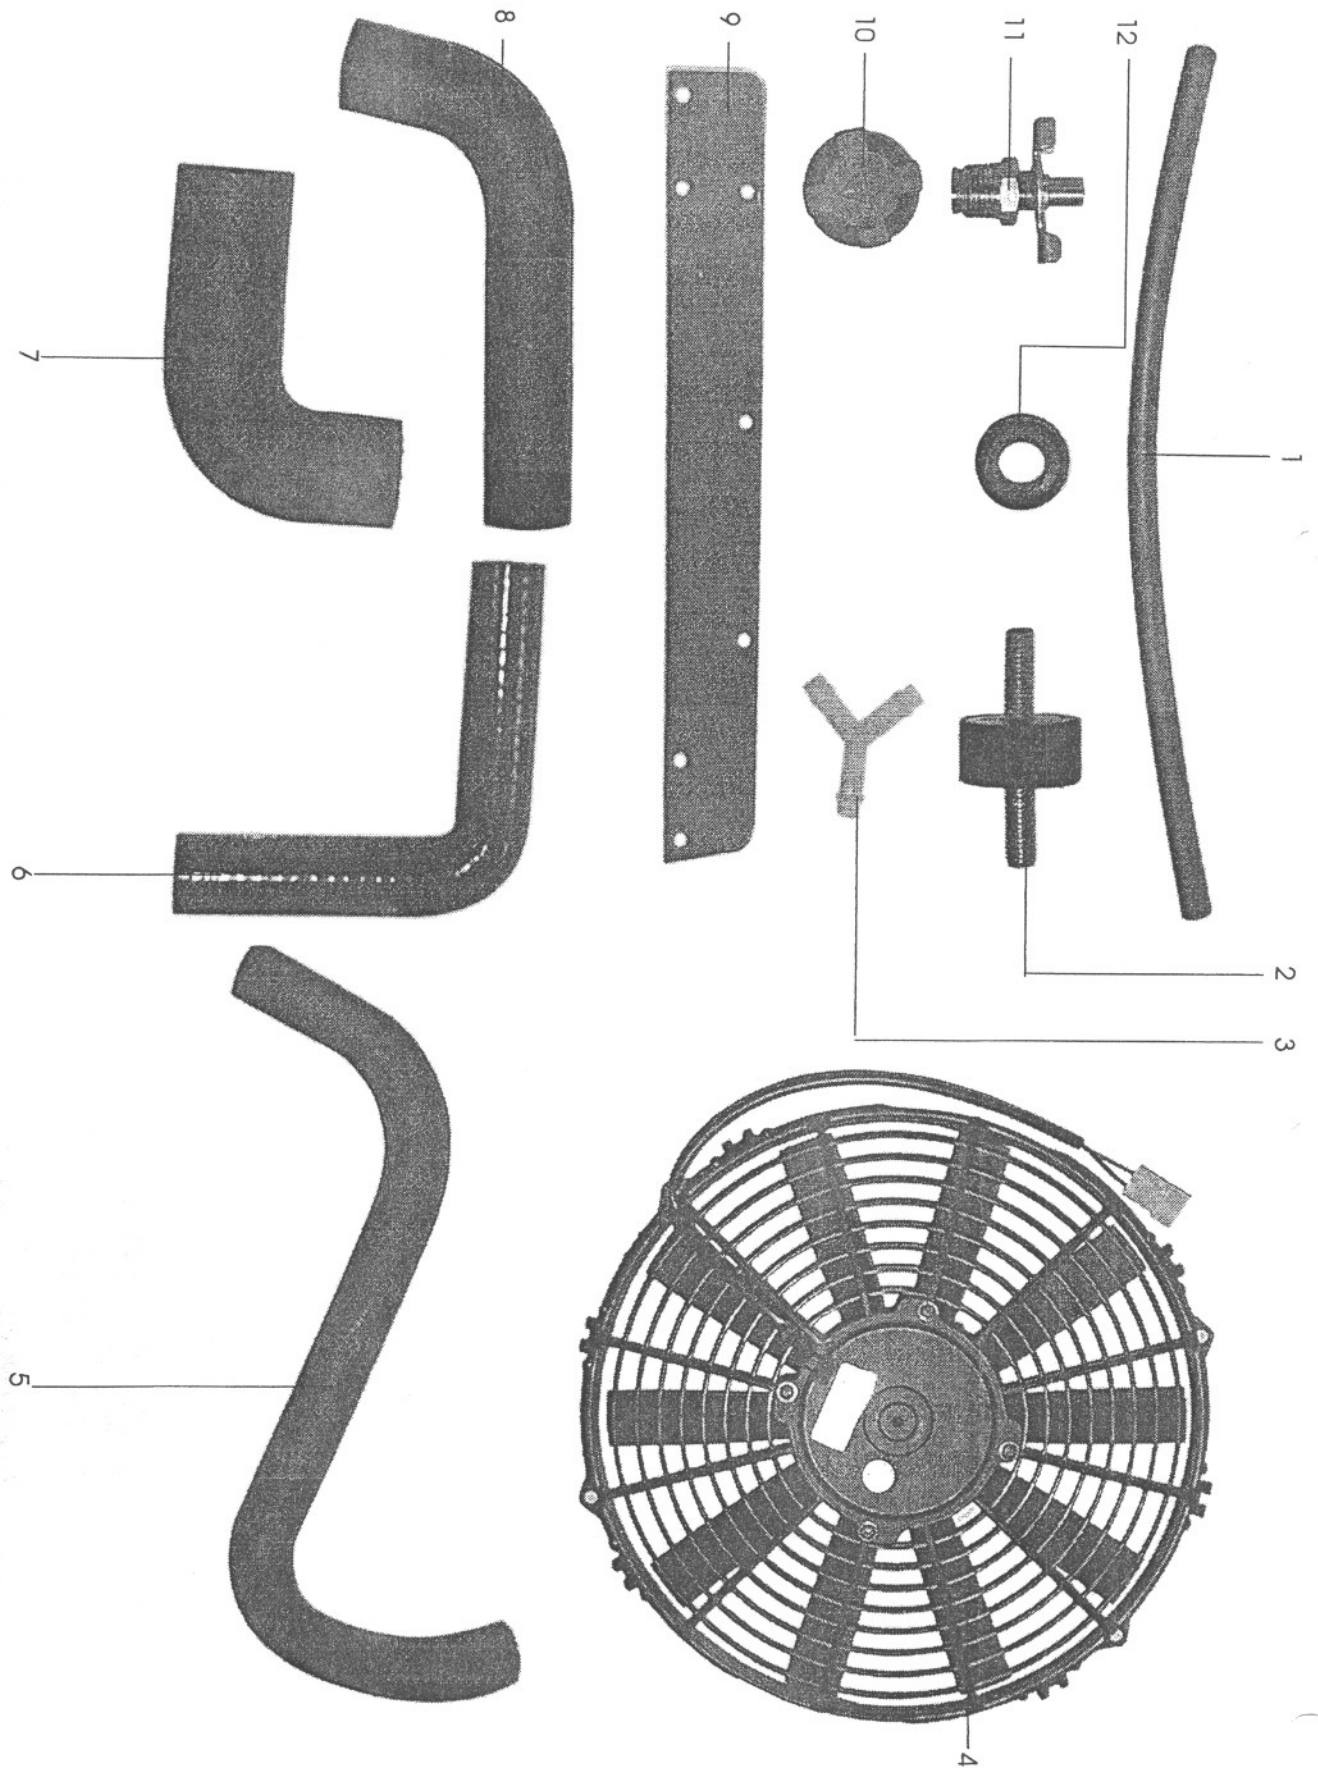

Section

PARTS CATALOGUE

SECTION: *Cooling System*

ISSUE DATE: 1/05/00

ITEM	PART NO:	DESCRIPTION	QTY
1	K0018	TOP RAD HOSE	0.20
2	K0092	RADIATOR MOUNTING	2.00
3	K0129	'Y' PIECE EXPANSION TANK	1.00
4	K0072	COOLING FAN (MK1)	1.00
4	K0128	RADIATOR COOLING FAN	1.00
5	K0065	BOTTOM HOSE	1.00
6	K0130	19M I/D 90 DEG RADIATOR HOSE	1.00
7	K0114	ENGINE BOTTOM HOSE	1.00
8	K0113	RAD BOTTOM HOSE	1.00
9	K0139	SINGLE FAN MTG BRKT	2.00
10	K0071	FILLER CAP (BLUE)	1.00
11	K0023	DRAIN TAP	2.00
12	K0036	LOWER MTG GROMMET	1.00

3

2

1

PARTS CATALOGUE

SECTION: *Cooling System*

ISSUE DATE: 1/05/00

ITEM	PART NO:	DESCRIPTION	QTY
1	K0091	RADIATOR	1.00
1	K0124	RADIATOR WITH BOSS	1.00
2	K0121	AIR CON BLOWER MOTOR ASSY	2.00
3	K0125	EXPANSION RESERVOIR	1.00

PARTS CATALOGUE

SECTION: *Cooling System*

ISSUE DATE: 1/05/00

ITEM	PART NO:	DESCRIPTION	QTY
1	K0123	WATER RAIL (MANIFOLD) LH	1.00
2	K0135	WATER TUBE (RETURN)	1.00
3	K0134	WATER TUBE (FEED)	1.00
4	K0122	WATER RAIL (MANIFOLD) RH	1.00
5	K0115	RAD TOP HOSE	2.00
6	K0133	AIR DEFLECTOR	1.00
7	K0117	RAD BOTTOM HOSE	1.00