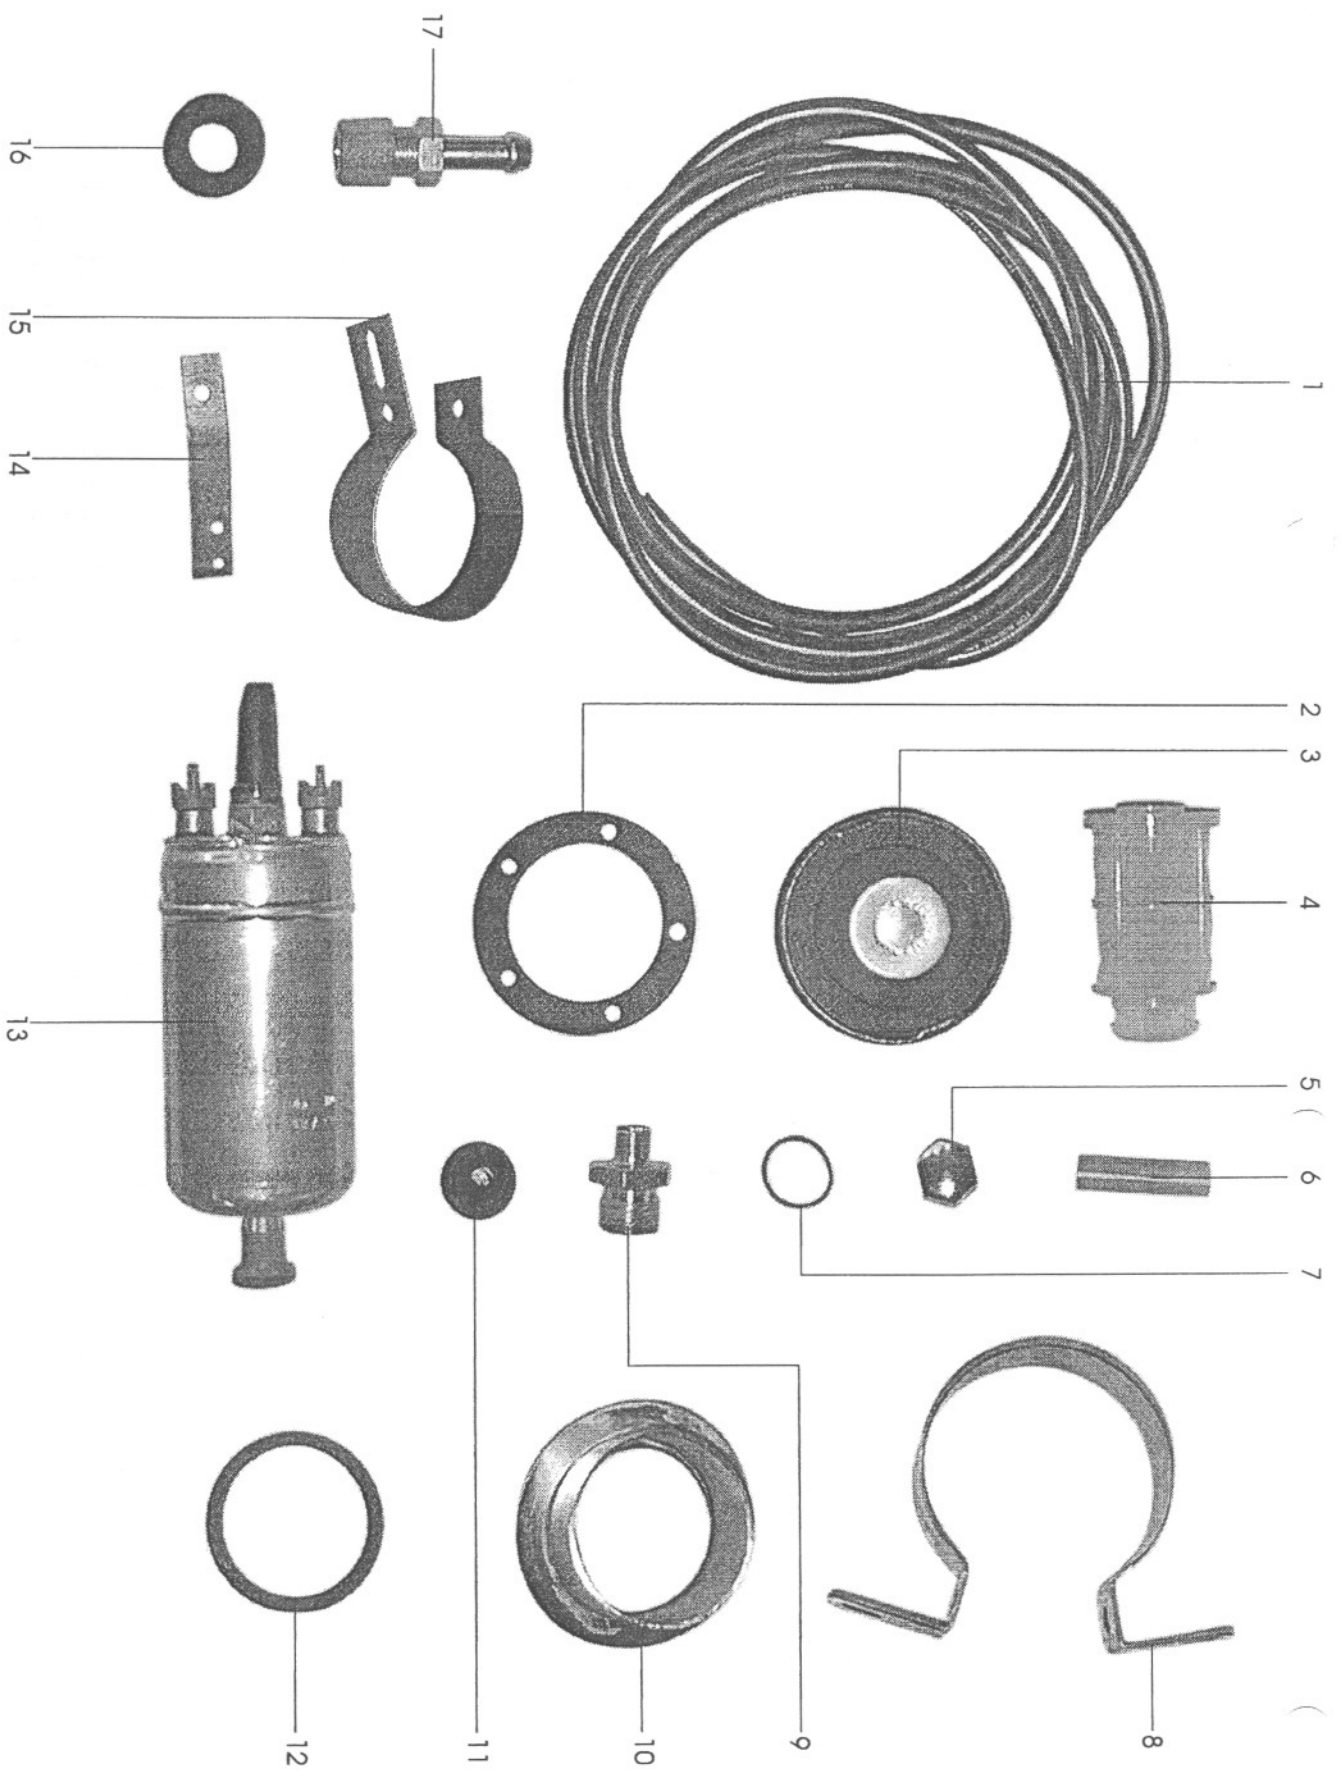

Section

**Fuel
System**

PARTS CATALOGUE

SECTION: *Fuel System*

ISSUE DATE: 1/05/00

ITEM	PART NO:	DESCRIPTION	QTY
1	L0017	FUEL HOSE	0.15
1	L0177	FUEL HOSE (5.6mm)	0.30
2	L0174	SENDER SEAL RING	1.00
3	L0069	PETROL CAP	1.00
4	L0023	PICK-UP FUEL FILTER	1.00
5	L0081	DOMED NUT	1.00
6	L0036	PURGE LINE RESTRICTOR	1.00
7	L0184	BSP FUEL ADAPTOR	1.00
8	L0181	FUEL PUMP BRKT	1.00
9	L0185	COPPER WASHER (FUEL RAIL)	1.00
10	L0189	FILLER NECK	1.00
11	L0073	TOP HAT	4.00
12	L0116	SUMP PLUG WASHER	1.00
13	L0170	FUEL PUMP (5 BAR)	1.00
14	L0179	BRACKET(ROLL OVER VALVE)	1.00
15	L0100	FUEL FILTER BRACKET	1.00
16	L0074	GROMMET	4.00
17	L0168	STANDPIPE FITTING (M12*1.0)	1.00

PARTS CATALOGUE

SECTION: *Fuel System*

ISSUE DATE: 1/05/00

ITEM	PART NO:	DESCRIPTION	QTY
1	L0186	PETROL TANK ASSY	1.00
2	L0171	PRESSURE REGULATOR (3.5 BAR)	1.00
3	L0172	FUEL SENDER	1.00
4	L0180	FUEL FILTER	1.00
5	L0071	CARBON CANISTER	1.00

PARTS CATALOGUE

SECTION: *Fuel System*

ISSUE DATE: 1/05/00

ITEM	PART NO:	DESCRIPTION	QTY
1	L0106	DRYER BRKT	1.00
2	L0196	FUEL FEED HOSE(FROM FILTER)	1.00
2	L0197	FUEL FEED HOSE (TO ENGINE)	1.00
2	L0198	FUEL RETURN HOSE (TO TANK)	1.00
2	L0199	FUEL RETURN HOSE(NON A/C)	1.00
2	L0200	FUEL RETURN HOSE (A/C)	1.00
2	L0201	FUEL FEED HOSE(PUMP-FILTER)	1.00
2	L0162	FUEL VAPOUR HOSE (7MM)	3.00
3	L0187	FUEL TANK STRAP	2.00
4	L0176	ROLL OVER VALVE	1.00
5	L0194	FUEL FEED PIPE	1.00
6	L0195	FUEL RETURN PIPE	1.00
7	L0193	FUEL FILTER BRKT	1.00