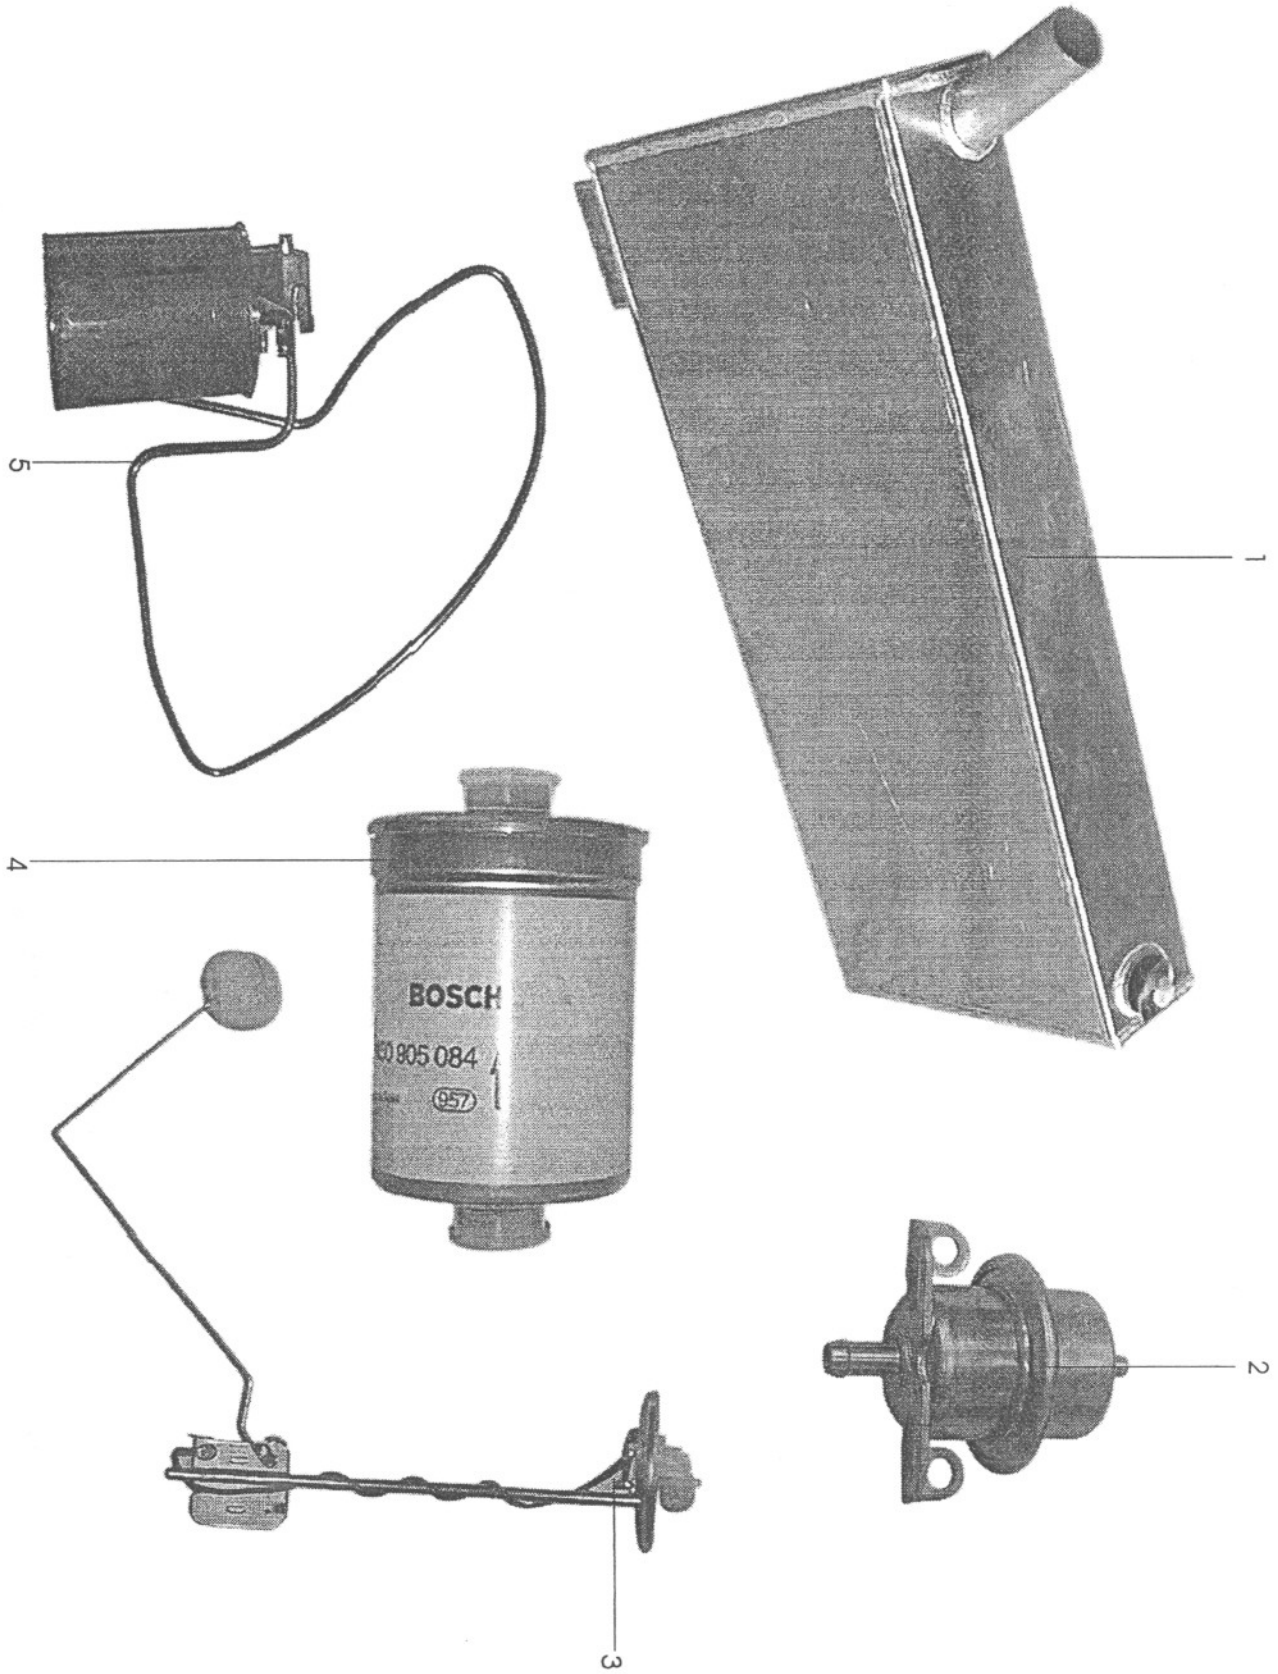

Section

**Fuel
System**

PARTS CATALOGUE

SECTION: *Fuel System*

ISSUE DATE: 1/05/00

ITEM	PART NO:	DESCRIPTION	QTY
1	L0017	FUEL HOSE	0.15
1	L0177	FUEL HOSE (5.6mm)	0.30
2	L0174	SENDER SEAL RING	1.00
3	L0069	PETROL CAP	1.00
4	L0023	PICK-UP FUEL FILTER	1.00
5	L0081	DOMED NUT	1.00
6	L0036	PURGE LINE RESTRICTOR	1.00
7	L0184	BSP FUEL ADAPTOR	1.00
8	L0181	FUEL PUMP BRKT	1.00
9	L0185	COPPER WASHER (FUEL RAIL)	1.00
10	L0189	FILLER NECK	1.00
11	L0073	TOP HAT	4.00
12	L0116	SUMP PLUG WASHER	1.00
13	L0170	FUEL PUMP (5 BAR)	1.00
14	L0179	BRACKET(ROLL OVER VALVE)	1.00
15	L0100	FUEL FILTER BRACKET	1.00
16	L0074	GROMMET	4.00
17	L0168	STANDPIPE FITTING (M12*1.0)	1.00

PARTS CATALOGUE

SECTION: *Fuel System*

ISSUE DATE: 1/05/00

ITEM	PART NO:	DESCRIPTION	QTY
1	L0186	PETROL TANK ASSY	1.00
2	L0171	PRESSURE REGULATOR (3.5 BAR)	1.00
3	L0172	FUEL SENDER	1.00
4	L0180	FUEL FILTER	1.00
5	L0071	CARBON CANISTER	1.00

PARTS CATALOGUE

SECTION: *Fuel System*

ISSUE DATE: 1/05/00

ITEM	PART NO:	DESCRIPTION	QTY
1	L0106	DRYER BRKT	1.00
2	L0196	FUEL FEED HOSE(FROM FILTER)	1.00
2	L0197	FUEL FEED HOSE (TO ENGINE)	1.00
2	L0198	FUEL RETURN HOSE (TO TANK)	1.00
2	L0199	FUEL RETURN HOSE(NON A/C)	1.00
2	L0200	FUEL RETURN HOSE (A/C)	1.00
2	L0201	FUEL FEED HOSE(PUMP-FILTER)	1.00
2	L0162	FUEL VAPOUR HOSE (7MM)	3.00
3	L0187	FUEL TANK STRAP	2.00
4	L0176	ROLL OVER VALVE	1.00
5	L0194	FUEL FEED PIPE	1.00
6	L0195	FUEL RETURN PIPE	1.00
7	L0193	FUEL FILTER BRKT	1.00