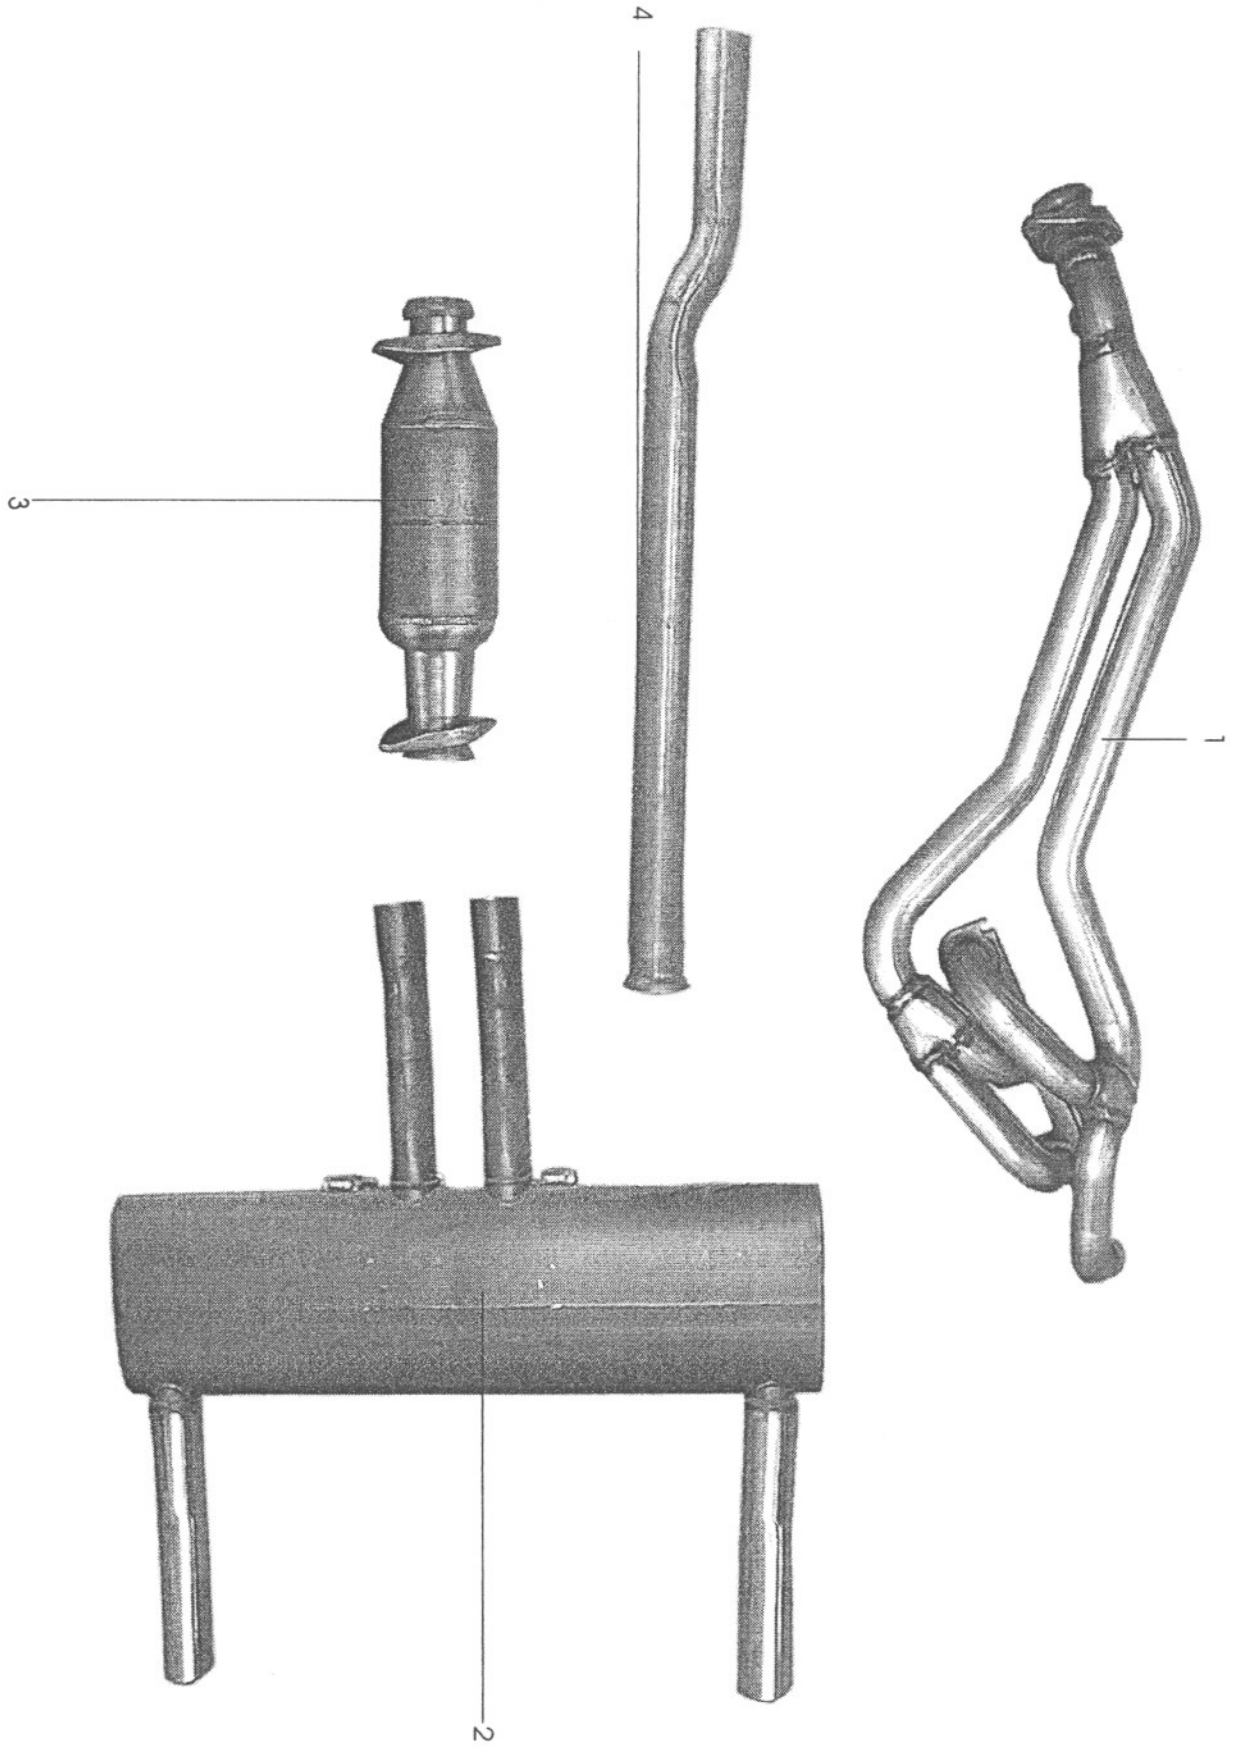

**Section**

**Exhaust**

1

2

9

3

4

5

# PARTS CATALOGUE

SECTION: *Exhaust*

ISSUE DATE: 1/05/00

ITEM	PART NO:	DESCRIPTION	QTY
1	S0039	HEAT SHIELD	5.00
1	S0225	TUNNEL EXHAUST HEAT SHED	1.00
2	S0212	54MM EXHAUST CLAMP	2.00
3	S0213	RUBBER EXHAUST MTG	2.00
4	S0226	42MM BANELLI	2.00
5	S0228	BACK BOX HANGER	2.00
6	S0223	EXHAUST MOUNTING	1.00

# PARTS CATALOGUE

SECTION: *Exhaust*

ISSUE DATE: 1/05/00

ITEM	PART NO:	DESCRIPTION	QTY
1	S0184	CERBERA RH MANIFOLD ASSY	1.00
1	S0185	CERBERA LH MANIFOLD ASSY	1.00
2	S0189	REAR SILENCER	1.00
2	S0235	REAR SILENCER	1.00
3	S0234	CATALYTIC CONVERTOR ASSY 4500	1.00
3	S0188	CATALYST ASSY 4200	2.00
4	S0227	CENTRE PIPE	2.00